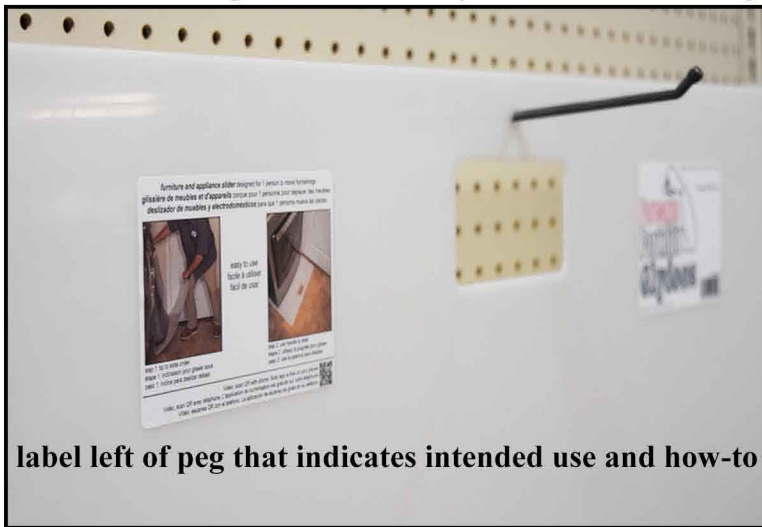

Forearm Forklift® Glydeez™

Giant furniture slider with handle that easily moves furnishings around any room **IF YOU'RE BY YOURSELF!**

Glydeez shown here under the appliance about to be moved

Glydeez shown here on retail peg

HUGE furniture glider that allows you to move furnishings. Prevents damage to floors, walls, thresholds and doorjamb

label left of peg that indicates intended use and how-to

label right of peg that shows brand, barcode and part#

- super high-quality, thick, hard plastic appliance mat
- this appliance mat is 48 inches long x 30 inches wide (121.92 cm x 76.2 cm)
- mat's handle is 5" wide x 2" tall (12.7 cm x 5.08 cm) so you don't have to take off your gloves
- tri-lingual writing on labels (English, French & Spanish)