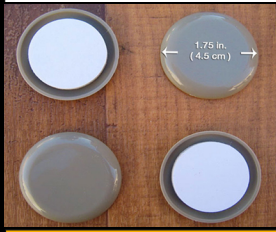

Slydeez™

1.75 in.
(4.5 cm)

- contains 4 1.75" Slydeez
- uses: chairs, tables, desks, sofas, and more
- works on carpets and rugs
- use, then remove and store until needed again
- these furniture sliders are the easy way to move cumbersome furniture when cleaning or redecorating.
- Slydeez are easy to use

Product Model	Case Pk.	Case Dim. (HxWxD)	Case Cube	Case Wt.	Unit Dim. (HxWxD)	Unit Cube	Unit Wt.	UPC	I-2 of 5
FFSD41756	6 units	7" x 7" x 3"	0.08	1 lbs.	5.75" x 3.87" x 0.5"	0.01	2 oz.	811938006268	10811938006265
FFSD4175CS6	6 units	7" x 7" x 3"	0.08	1 lbs.	5.75" x 3.87" x 0.5"	0.01	2 oz.	811938006268	20811938006262
FFSD417512	12 units	9" x 6" x 4"	0.12	2 lbs.	5.75" x 3.87" x 0.5"	0.01	2 oz.	811938006268	30811938006269
FFSD4175CS12	12 units	10" x 6" x 6"	0.20	2 lbs.	5.75" x 3.87" x 0.5"	0.01	2 oz.	811938006268	40811938006266
FFSD417524	24 units	12" x 9" x 7"	0.43	3 lbs.	5.75" x 3.87" x 0.5"	0.01	2 oz.	811938006268	50811938006263

2.375 in.
(6.0 cm)

- contains 4 2.375" Slydeez
- uses: chairs, tables, desks, sofas, and more
- works on carpets and rugs
- use, then remove and store until needed again
- these furniture sliders are the easy way to move cumbersome furniture when cleaning or redecorating.
- Slydeez are easy to use

Product Model	Case Pk.	Case Dim. (HxWxD)	Case Cube	Case Wt.	Unit Dim. (HxWxD)	Unit Cube	Unit Wt.	UPC	I-2 of 5
FFSD423756	6 units	9" x 6" x 4"	0.12	1 lbs.	5.75" x 3.87" x 1.5"	0.01	2 oz.	811938001300	10811938001307
FFSD42375CS6	6 units	9" x 6" x 4"	0.12	1 lbs.	5.75" x 3.87" x 1.5"	0.01	2 oz.	811938001300	20811938001304
FFSD4237512	12 units	9" x 9" x 5"	0.23	2 lbs.	5.75" x 3.87" x 1.5"	0.01	2 oz.	811938001300	30811938001301
FFSD42375CS12	12 units	9" x 9" x 5"	0.23	2 lbs.	5.75" x 3.87" x 1.5"	0.01	2 oz.	811938001300	40811938001308
FFSD4237524	24 units	12" x 9" x 7"	0.43	3 lbs.	5.75" x 3.87" x 1.5"	0.01	2 oz.	811938001300	50811938001305