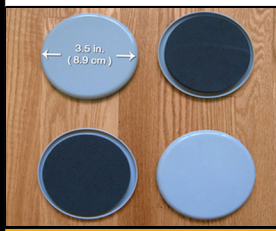

Slydeez™

1.75 in.
(4.5 cm)

- contains 4 1.75" Slydeez
- uses: chairs, tables, desks, sofas, and more
- works on carpets and rugs
- use, then remove and store until needed again
- these furniture sliders are the easy way to move cumbersome furniture when cleaning or redecorating.
- Slydeez are easy to use

Product Model	Case Pk.	Case Dim. (HxWxD)	Case Cube	Case Wt.	Unit Dim. (HxWxD)	Unit Cube	Unit Wt.	UPC	I-2 of 5
FFSD41756	6 units	7" x 7" x 3"	0.08	1 lbs.	5.75" x 3.87" x 0.5"	0.01	2 oz.	811938006268	10811938006265
FFSD4175CS6	6 units	7" x 7" x 3"	0.08	1 lbs.	5.75" x 3.87" x 0.5"	0.01	2 oz.	811938006268	20811938006262
FFSD417512	12 units	9" x 6" x 4"	0.12	2 lbs.	5.75" x 3.87" x 0.5"	0.01	2 oz.	811938006268	30811938006269
FFSD4175CS12	12 units	10" x 6" x 6"	0.20	2 lbs.	5.75" x 3.87" x 0.5"	0.01	2 oz.	811938006268	40811938006266
FFSD417524	24 units	12" x 9" x 7"	0.43	3 lbs.	5.75" x 3.87" x 0.5"	0.01	2 oz.	811938006268	50811938006263

2.375 in.
(6.0 cm)

- contains 4 2.375" Slydeez
- uses: chairs, tables, desks, sofas, and more
- works on carpets and rugs
- use, then remove and store until needed again
- these furniture sliders are the easy way to move cumbersome furniture when cleaning or redecorating.
- Slydeez are easy to use

3.5 in.
(8.9 cm)

- contains 4 3.5" Slydeez
- they can be used to easily slide beds, tables, dressers, and sofas across carpeted surfaces.
- make redecorating much more convenient and simple with these furniture sliders.
- this furniture moving slider is also a handy tool to use for cleaning and painting projects that require pulling furniture away from walls.