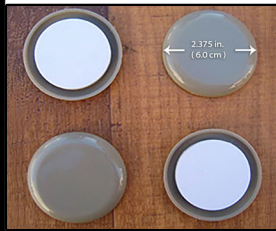

Slydeez™

1.75 in.
(4.5 cm)

- contains 4 1.75" Slydeez
- uses: chairs, tables, desks, sofas, and more
- works on carpets and rugs
- use, then remove and store until needed again
- these furniture sliders are the easy way to move cumbersome furniture when cleaning or redecorating.
- Slydeez are easy to use

Product Model	Case Pk.	Case Dim. (HxWxD)	Case Cube	Case Wt.	Unit Dim. (HxWxD)	Unit Cube	Unit Wt.	UPC	I-2 of 5
FFSD41756	6 units	7" x 7" x 3"	0.08	1 lbs.	5.75" x 3.87" x 0.5"	0.01	2 oz.	811938006268	10811938006265
FFSD4175CS6	6 units	7" x 7" x 3"	0.08	1 lbs.	5.75" x 3.87" x 0.5"	0.01	2 oz.	811938006268	20811938006262
FFSD417512	12 units	9" x 6" x 4"	0.12	2 lbs.	5.75" x 3.87" x 0.5"	0.01	2 oz.	811938006268	30811938006269
FFSD4175CS12	12 units	10" x 6" x 6"	0.20	2 lbs.	5.75" x 3.87" x 0.5"	0.01	2 oz.	811938006268	40811938006266
FFSD417524	24 units	12" x 9" x 7"	0.43	3 lbs.	5.75" x 3.87" x 0.5"	0.01	2 oz.	811938006268	50811938006263

2.375 in.
(6.0 cm)

- contains 4 2.375" Slydeez
- uses: chairs, tables, desks, sofas, and more
- works on carpets and rugs
- use, then remove and store until needed again
- these furniture sliders are the easy way to move cumbersome furniture when cleaning or redecorating.
- Slydeez are easy to use

Product Model	Case Pk.	Case Dim. (HxWxD)	Case Cube	Case Wt.	Unit Dim. (HxWxD)	Unit Cube	Unit Wt.	UPC	I-2 of 5
FFSD423756	6 units	9" x 6" x 4"	0.12	1 lbs.	5.75" x 3.87" x 1.5"	0.01	2 oz.	811938001300	10811938001307
FFSD42375CS6	6 units	9" x 6" x 4"	0.12	1 lbs.	5.75" x 3.87" x 1.5"	0.01	2 oz.	811938001300	20811938001304
FFSD4237512	12 units	9" x 9" x 5"	0.23	2 lbs.	5.75" x 3.87" x 1.5"	0.01	2 oz.	811938001300	30811938001301
FFSD42375CS12	12 units	9" x 9" x 5"	0.23	2 lbs.	5.75" x 3.87" x 1.5"	0.01	2 oz.	811938001300	40811938001308
FFSD4237524	24 units	12" x 9" x 7"	0.43	3 lbs.	5.75" x 3.87" x 1.5"	0.01	2 oz.	811938001300	50811938001305